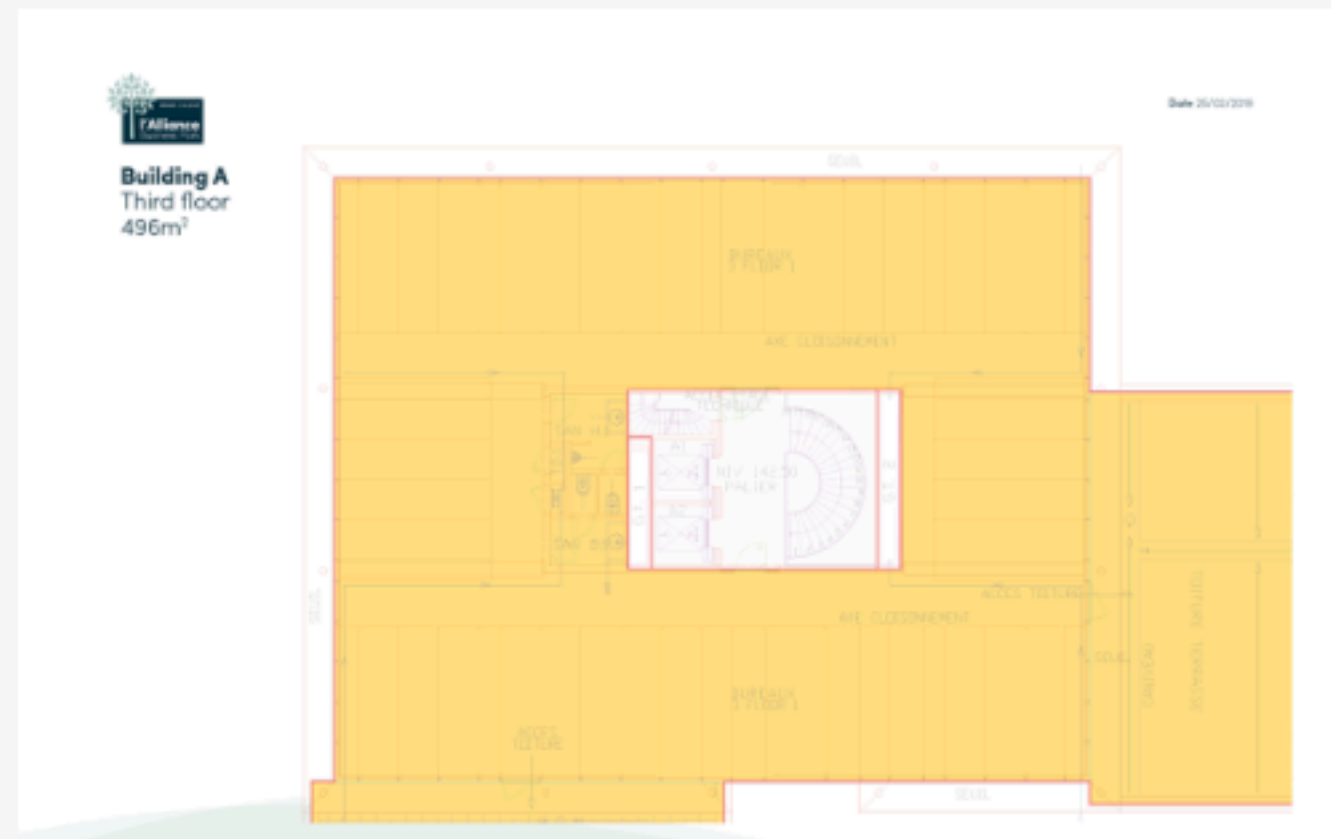

Building A-C

Boulevard de France 7 - 1420 Braine l'Alleud

Plans 1/2

Building A-C

Building A - Third floor

Feel free to contact our exclusive agents for more information or questions.