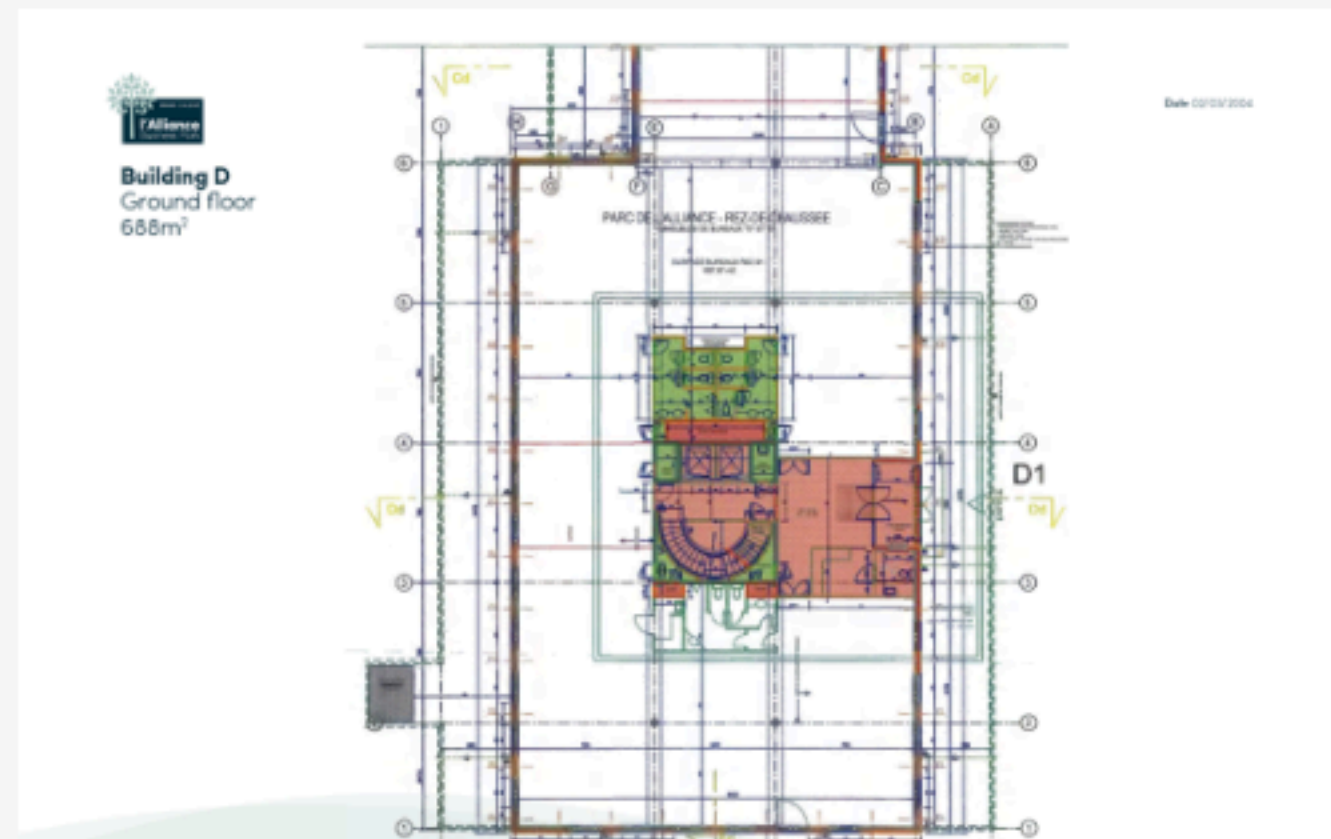

Building D-E

Place du Luxembourg 3-4 - 1420 Braine l'Alleud

Plans 1/8

Building D-E

Building D - Ground floor

Feel free to contact our exclusive agents for more information or questions.