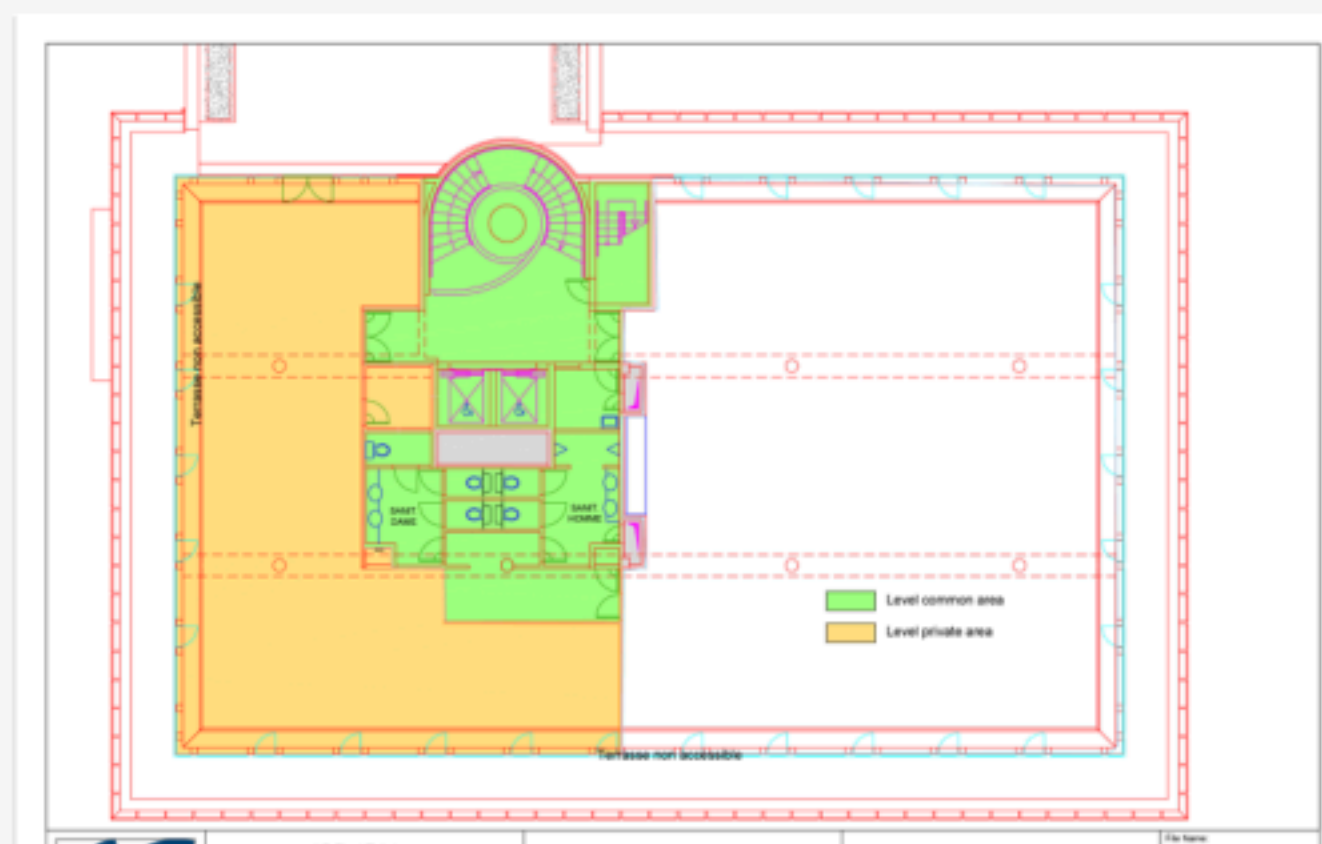

Building D-E

Place du Luxembourg 3-4 - 1420 Braine l'Alleud

Plans 7/8

Building D-E

Building E - Second floor

Feel free to contact our exclusive agents for more information or questions.