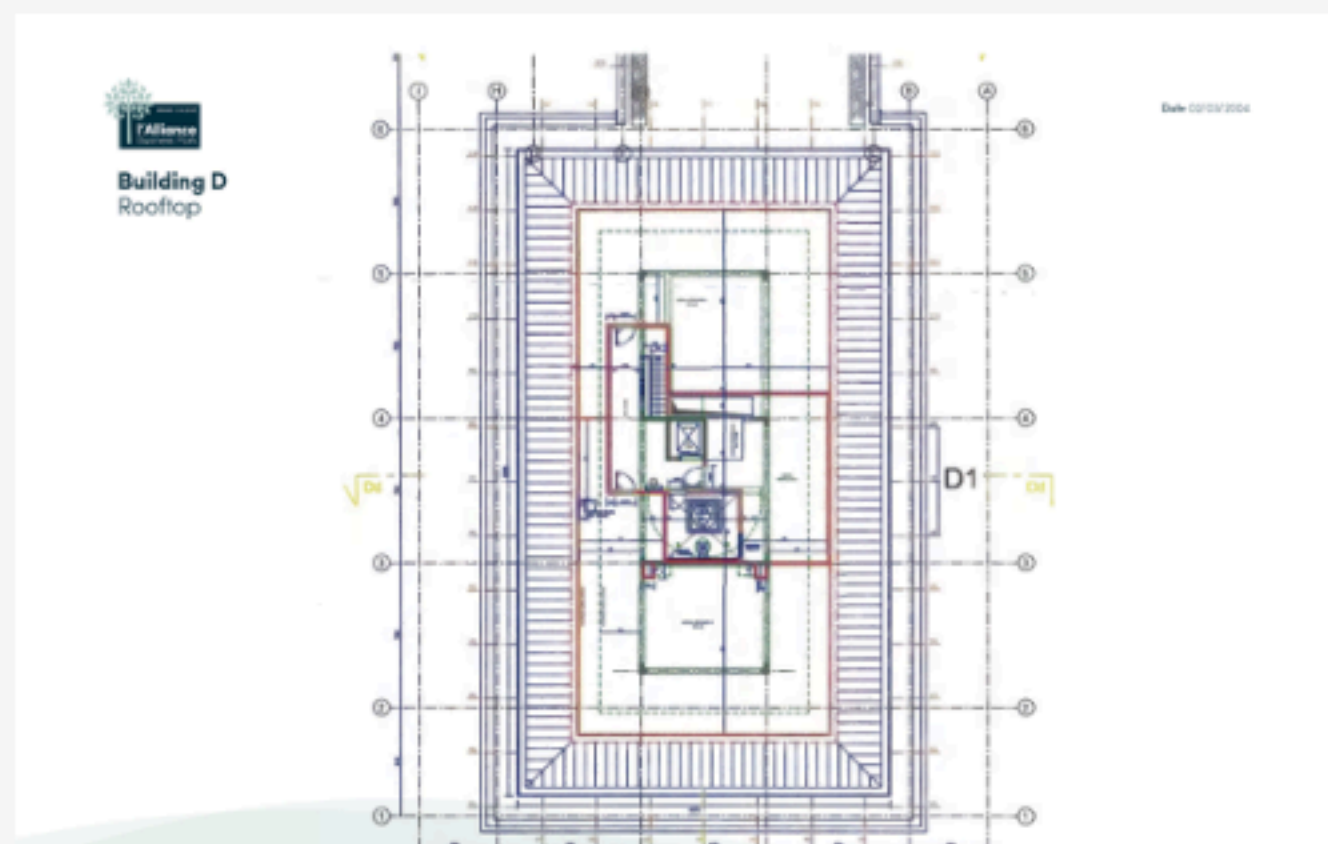

Feel free to contact our exclusive agents for more information or questions.

Building D-E

Place du Luxembourg 3-4 - 1420 Braine l'Alleud

Plans 5/8

Building D-E

Building D - Rooftop

Feel free to contact our exclusive agents for more information or questions.

Building D-E

Place du Luxembourg 3-4 - 1420 Braine l'Alleud

Plans 6/8

Building D-E

Building E - Ground floor

Feel free to contact our exclusive agents for more information or questions.

Building D-E

Place du Luxembourg 3-4 - 1420 Braine l'Alleud