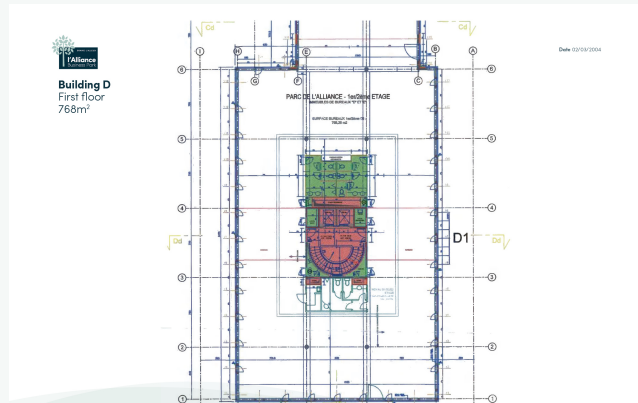

Building D-E

Place du Luxembourg 3-4 - 1420 Braine l'Alleud

Plans 2/8

Building D-E

Building D - First Floor

Feel free to contact our exclusive agents for more information or questions.