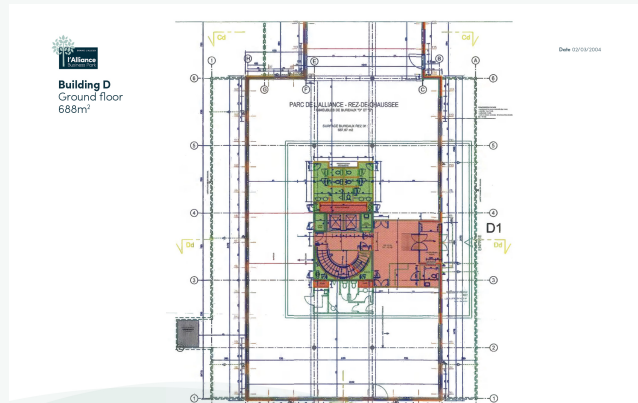

Building D-E

Place du Luxembourg 3-4 - 1420 Braine l'Alleud

Plans 1/8

Building D-E

Building D - Ground floor

Feel free to contact our exclusive agents for more information or questions.