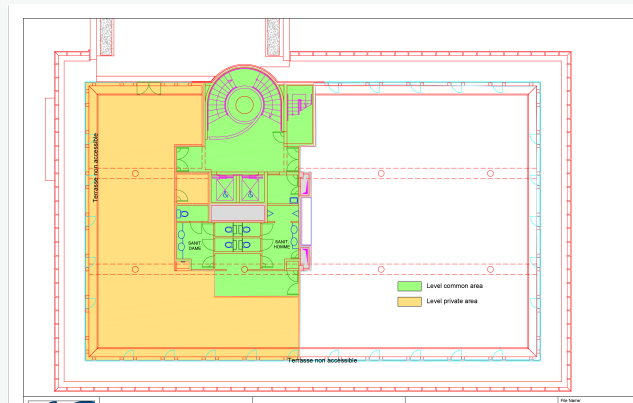

Building D-E

Place du Luxembourg 3-4 - 1420 Braine l'Alleud

Plans 7/8

Building D-E

Building E - Second floor

Feel free to contact our exclusive agents for more information or questions.