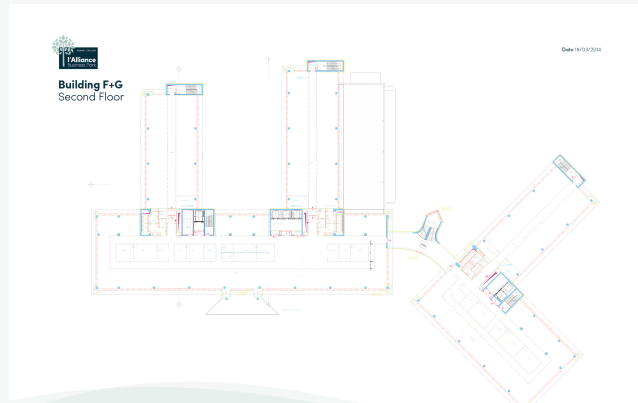

Building F-G

Avenue de Finlande 6-8 - 1420 Braine l'Alleud

Plans 1/1

Building F-G

Building F+G - Second Floor

Feel free to contact our exclusive agents for more information or questions.