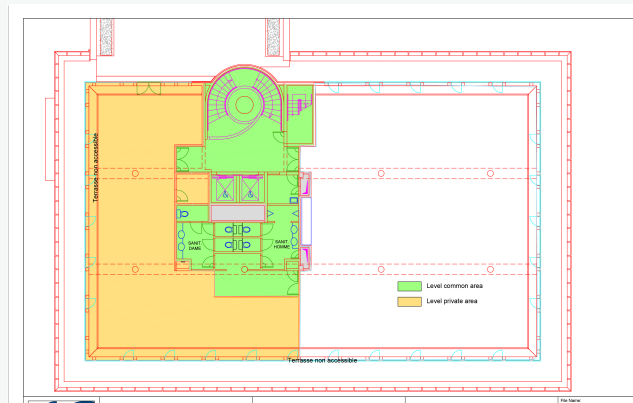

Building D-E

Place du Luxembourg 3-4 - 1420 Braine l'Alleud

Plans 6/8

Building D-E

Building E - Ground floor

Feel free to contact our exclusive agents for more information or questions.

Building D-E

Place du Luxembourg 3-4 - 1420 Braine l'Alleud

Plans 7/8

Building D-E

Building E - Second floor

Feel free to contact our exclusive agents for more information or questions.

Building D-E

Place du Luxembourg 3-4 - 1420 Braine l'Alleud

Plans 8/8

Building D-E