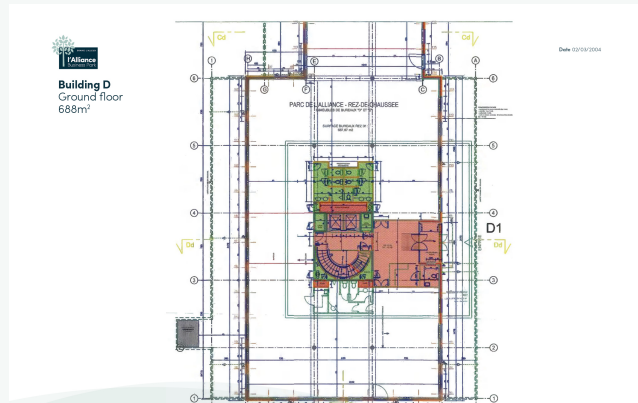

Building D-E

Place du Luxembourg 3-4 - 1420 Braine l'Alleud

Plans 1/8

Building D-E

Building D - Ground floor

Feel free to contact our exclusive agents for more information or questions.

Building D-E

Place du Luxembourg 3-4 - 1420 Braine l'Alleud