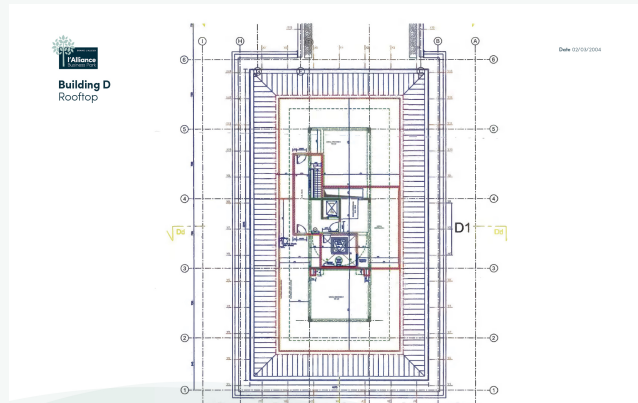

Building D-E

Place du Luxembourg 3-4 - 1420 Braine l'Alleud

Plans 5/8

Building D-E

Building D - Rooftop

Feel free to contact our exclusive agents for more information or questions.