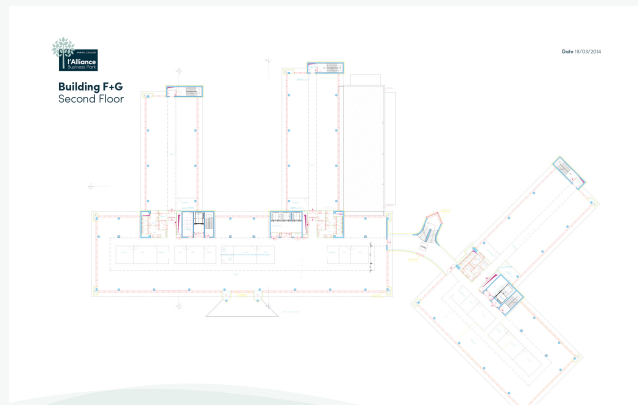

Building F-G

Avenue de Finlande 6-8 - 1420 Braine l'Alleud

Plans 1/1

Building F-G

Building F+G - Second Floor

Feel free to contact our exclusive agents for more information or questions.